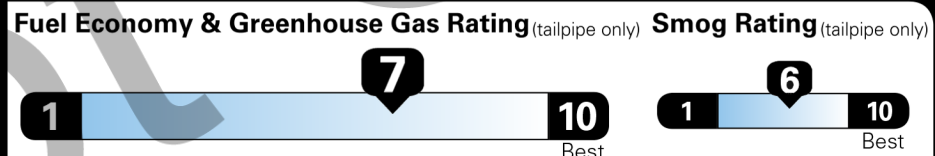

This vehicle emits 205 grams CO₂ per mile. The best emits 0 grams per mile (tailpipe only). Producing and distributing fuel also create emissions; learn more at fueleconomy.gov.

Actual results will vary for many reasons, including driving conditions and how you drive and maintain your vehicle. The average new vehicle gets 29 MPG and costs $8,500 to fuel over 5 years. Cost estimates are based on 15,000 miles per year at $3.30 per gallon. MPGe is miles per gasoline gallon equivalent. Vehicle emissions are a significant cause of climate change and smog.

fueleconomy.gov
Calculate personalized estimates and compare vehicles

MANUFACTURER'S SUGGESTED RETAIL PRICE[†] $35,475.00

[†]Manufacturer's suggested retail price excludes delivery processing and handling fees, license and title fees, applicable federal, state and local taxes, and dealer and distributor options and accessories.

36 month/36,000-mile limited warranty on all Southeast Toyota Distributors, LLC options, contact your local Toyota dealership for more information.

TOTAL DISTRIBUTOR'S OPTIONS $1,716.00
DELIVERY, PROCESSING AND HANDLING FEE 1,595.00
DESTINATION FUEL SURCHARGE 0.00
TOTAL SUGGESTED RETAIL PRICE $ 38,786.00

DELIVERED BY TRUCK TO: 09043

DORAL TOYOTA
9775 NW 12TH STREET
DORAL, FL 33172

D010