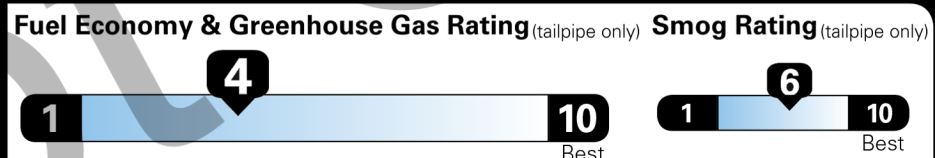

This vehicle emits 433 grams CO₂ per mile. The best emits 0 grams per mile (tailpipe only). Producing and distributing fuel also create emissions; learn more at fueleconomy.gov.

Actual results will vary for many reasons, including driving conditions and how you drive and maintain your vehicle. The average new vehicle gets 29 MPG and costs $8,500 to fuel over 5 years. Cost estimates are based on 15,000 miles per year at $3.30 per gallon. MPGe is miles per gasoline gallon equivalent. Vehicle emissions are a significant cause of climate change and smog.

fueleconomy.gov
Calculate personalized estimates and compare vehicles

MANUFACTURER'S SUGGESTED RETAIL PRICE[†] **$44,660.00**

[†]Manufacturer's suggested retail price excludes delivery processing and handling fees, license and title fees, applicable federal, state and local taxes, and dealer and distributor options and accessories.

36 month/36,000-mile limited warranty on all Southeast Toyota Distributors, LLC options, contact your local Toyota dealership for more information.

TOTAL DISTRIBUTOR'S OPTIONS $ 3,724.00
DELIVERY, PROCESSING AND HANDLING FEE 1,745.00
DESTINATION FUEL SURCHARGE 0.00
TOTAL SUGGESTED RETAIL PRICE $ 50,129.00

DELIVERED BY TRUCK TO: 09043

DORAL TOYOTA
9775 NW 12TH STREET
DORAL, FL 33172

N103